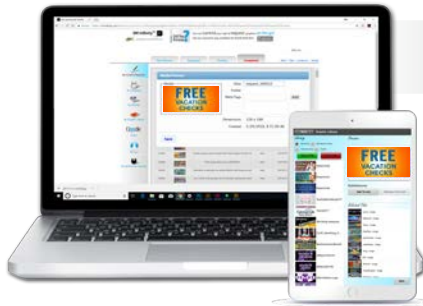

SERVICE & SUPPORT YOUR COMMUNITY

An LED Sign is a One-Time Investment for On-Premise Targeted Advertising that represents & brands your business with custom content that attracts attention within your community to promote your expertise, services, and specials to grow your clientele.

Change the LED display as often as you like anytime, anywhere, any device. Display & schedule dynamic messages to increase traffic:

“Open Bays Now” “Free Coffee & Wifi” “From 9-11am, Get \$10 Off”
“Free Tire Rotations Forever!” “We Accept Competitor’s Coupons”

"It was the easiest and best decision I ever made for my business."
- Danny, Auto Repair Shop Owner

FREEDOM TO MANAGE YOUR DISPLAY ANYTIME, ANYWHERE, FROM ANY DEVICE

SM Infinity™

cloudware for LED display advertising